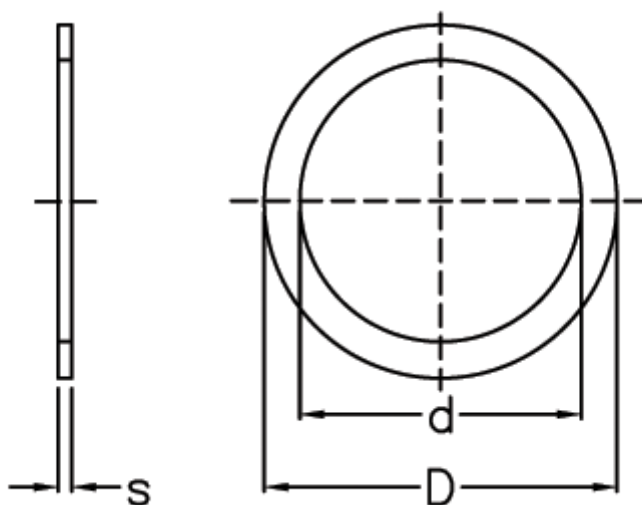

Article number: 0130681

Description: Shim Washer
PS 56x70x0,1 DIN 988

Measures

d = 56

D = 70

Description = PS 56x70x0,1

s = 0.10

tol = -0.03

Weight kg/1000 = 1.090